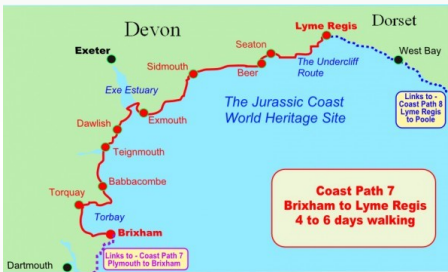

Lyme Regis in Dorset— a town in the south of England.